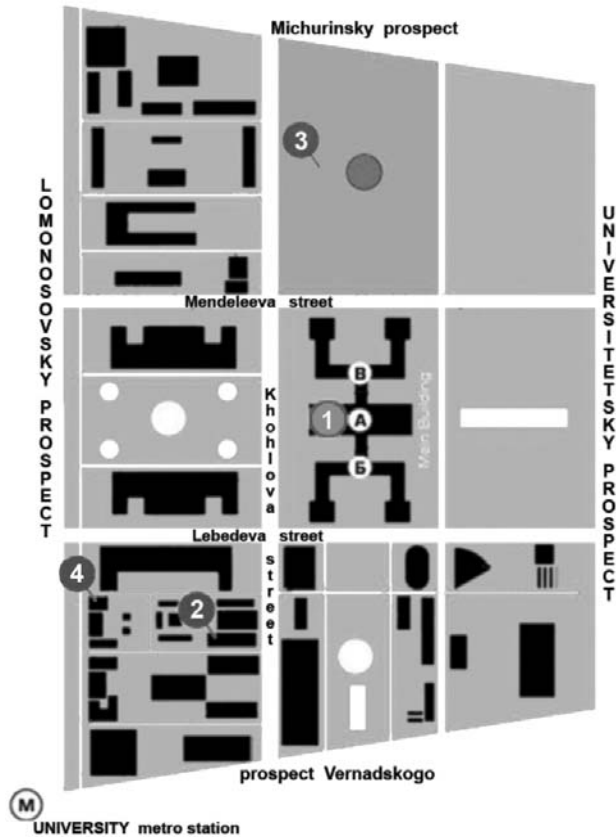

M.V. Lomonosov Moscow State University

Scheme of the territory

- 1 - University Main Building; Hostels A, Б, B
- 2 - Internet Cafe
- 3 - Botanical garden
- 4 - Dining hall №14

The schedule of the talks and events of the Colloquium EUROMECH 531 " VORTICES AND WAVES: IDENTIFICATIONS AND MUTUAL INFLUENCES "

Monday, June 20, 2011

10:00 – 18:00 **Registration Room 12-26**

The sections will take place in room 12-24

Room 12-26 a Organizing committee
 Room 12-26 б Coffee breaks

Lunches – sector "B" (Russian letter), basement floor