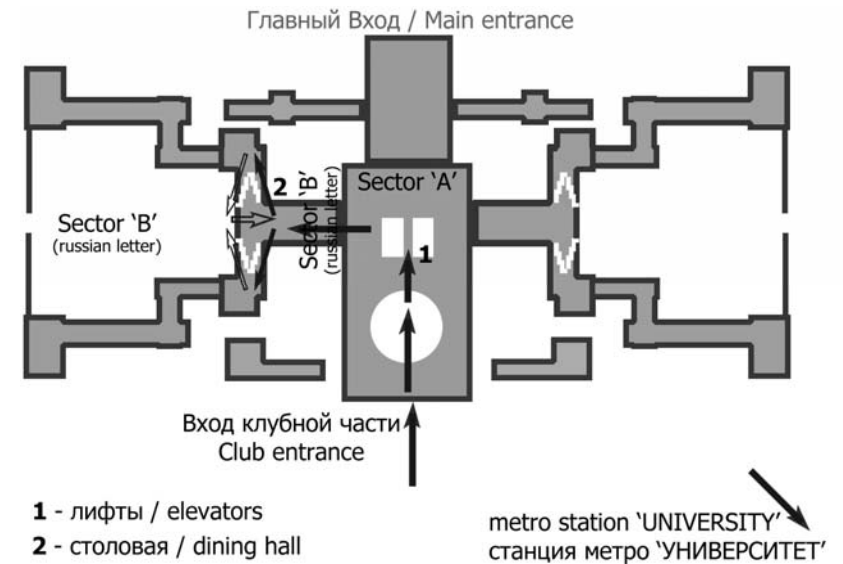

M.V. Lomonosov Moscow State University

Scheme of the territory

- 1 - University Main Building; Hostels A, Б, B
- 2 - Internet Cafe
- 3 - Botanical garden
- 4 - Dining hall №14

The schedule of the talks and events of the Colloquium EUROMECH 531 " VORTICES AND WAVES: IDENTIFICATIONS AND MUTUAL INFLUENCES "

Monday, June 20, 2011

10:00 – 18:00 **Registration Room 12-26**

The sections will take place in room 12-24

Room 12-26 a Organizing committee
 Room 12-26 б Coffee breaks

Lunches – sector "B" (Russian letter), basement floor